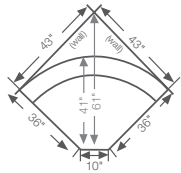

Choose an arrangement shown below, or create the one that suits your home.

40A-420 (Non-Power)
4AP-420 (Power)
Left-Arm Sitting Recliner
40" H x 34.5" W x 37.5" D
Fully Extended 62"

40B-420 (Non-Power)
4BP-420 (Power)
Right-Arm Sitting Recliner
40" H x 34.5" W x 37.5" D
Fully Extended 62"

40D-420 (Non-Power)
4DP-420 (Power)
Left-Arm Sitting Reclining Loveseat
40" H x 58.5" W x 37.5" D
Fully Extended 62"

40E-420 (Non-Power)
4EP-420 (Power)
Right-Arm Sitting Reclining Loveseat
40" H x 58.5" W x 37.5" D
Fully Extended 62"